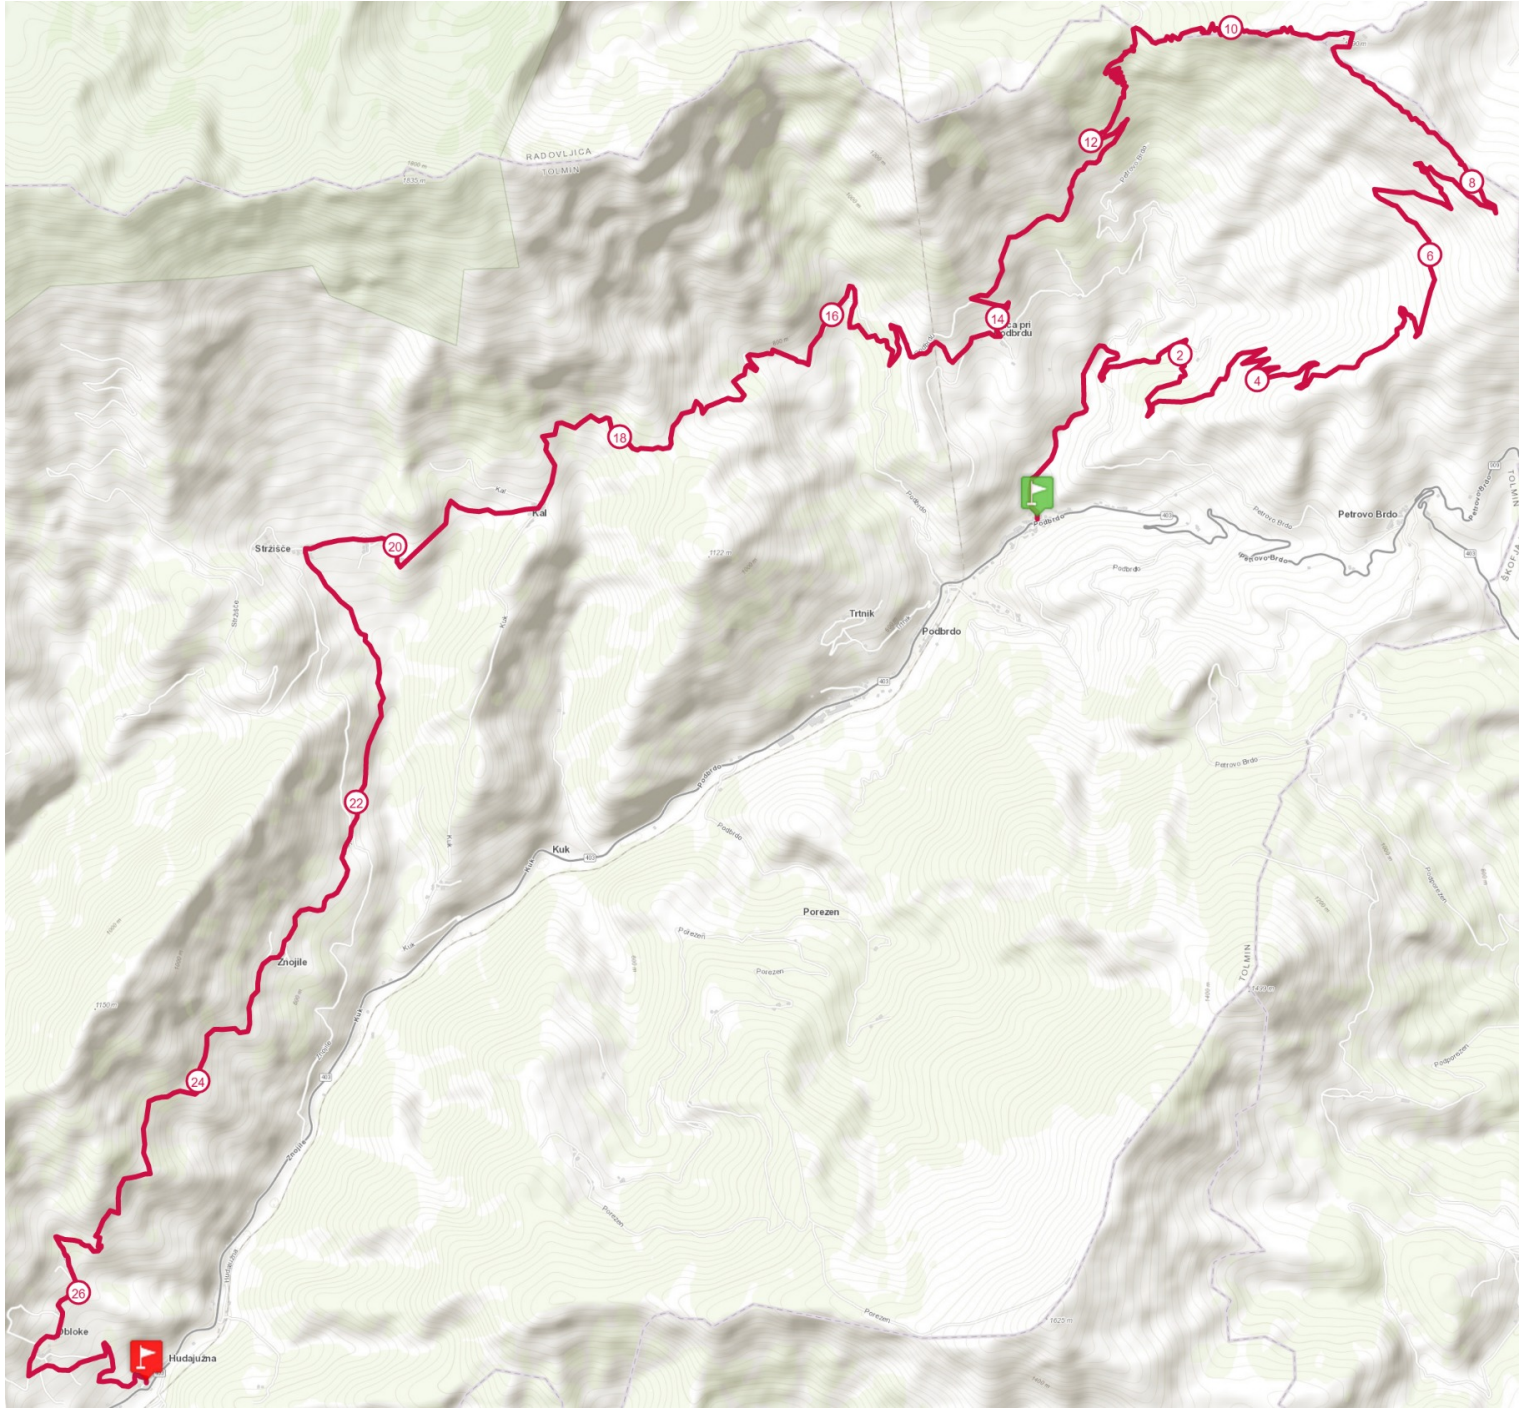

Alternative 27 km 2021

27.7 km 1730 m 1870 m

Get this track on your mobile with the app TrailConnect. To read more : <http://trailconnect.run>

<https://tracedetail.com>

> 10% > 20% > 30%