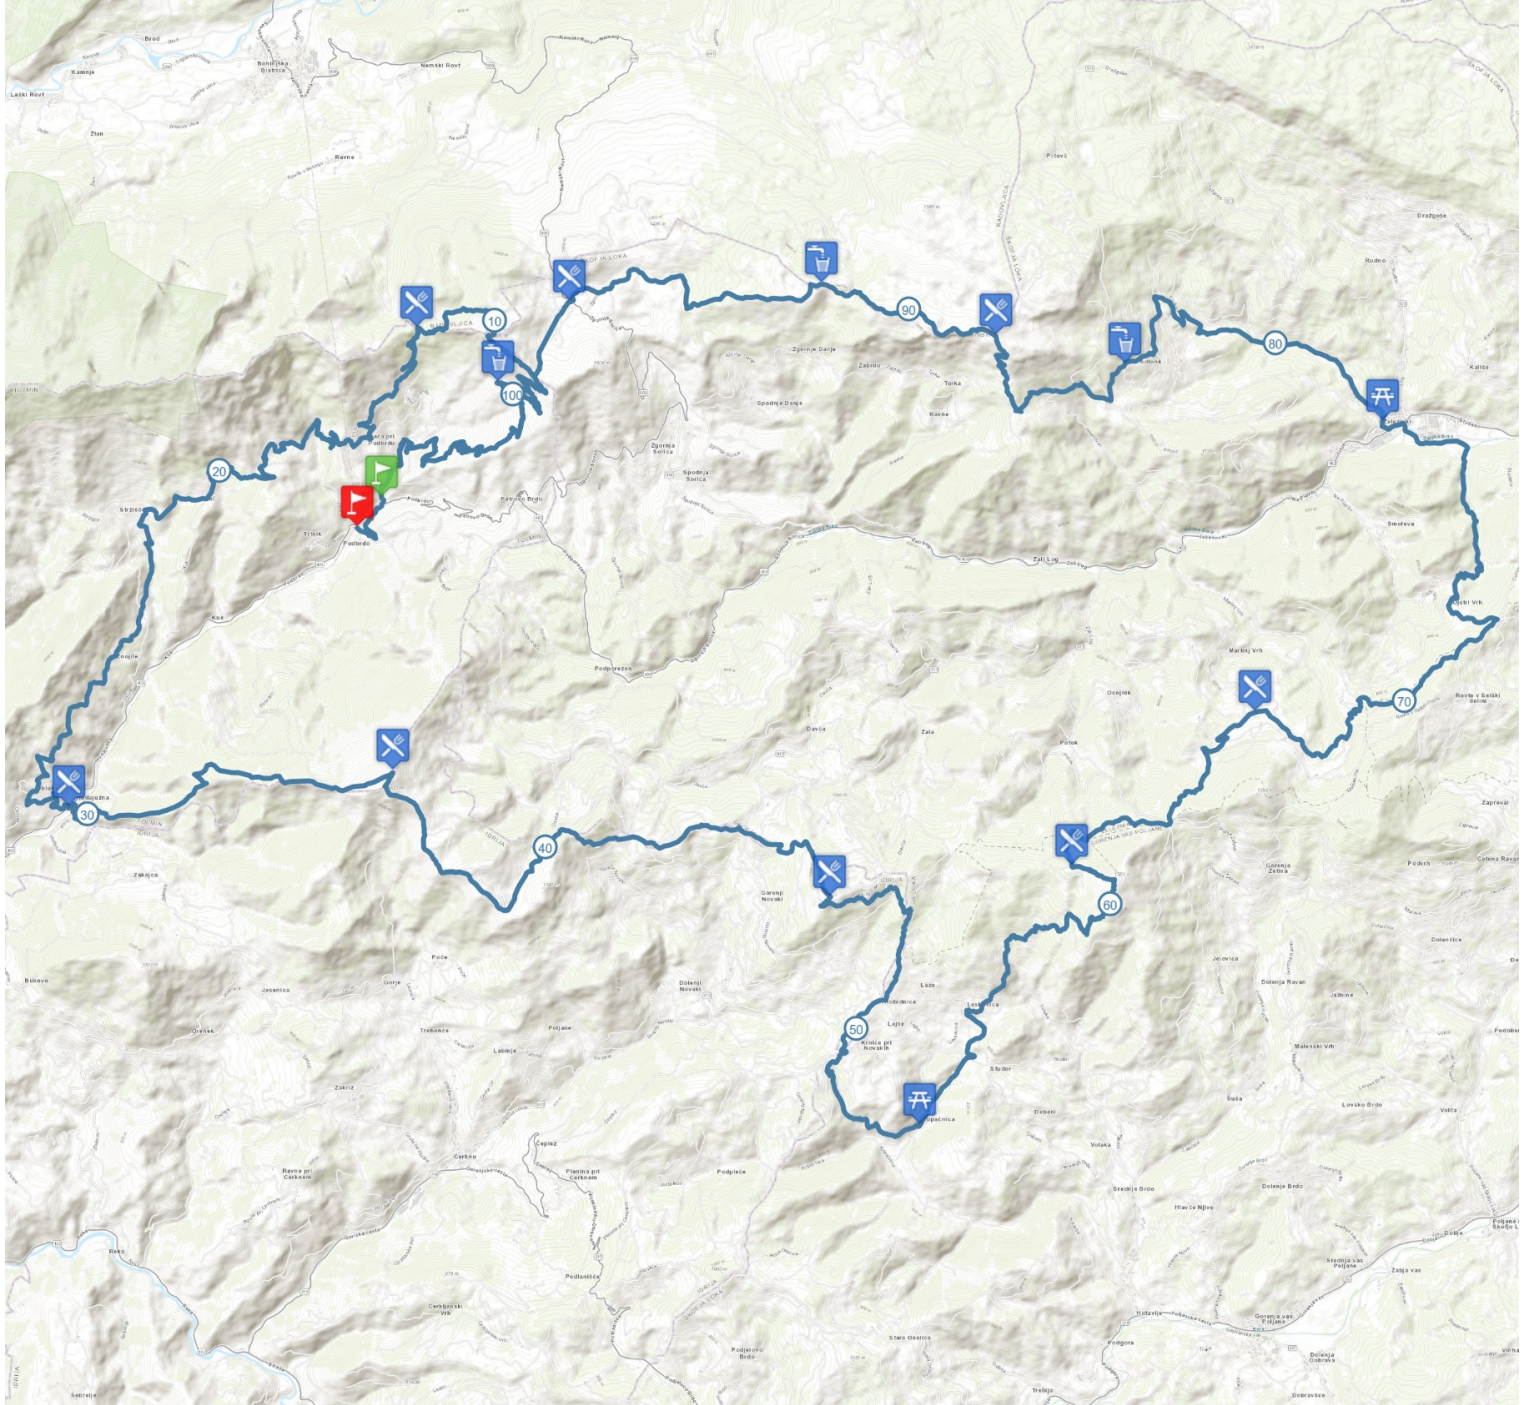

Get this track on your mobile with the app TrailConnect. To read more : <http://trailconnect.run>

<https://tracedetail.com>

> 10%
  > 20%
  > 30%